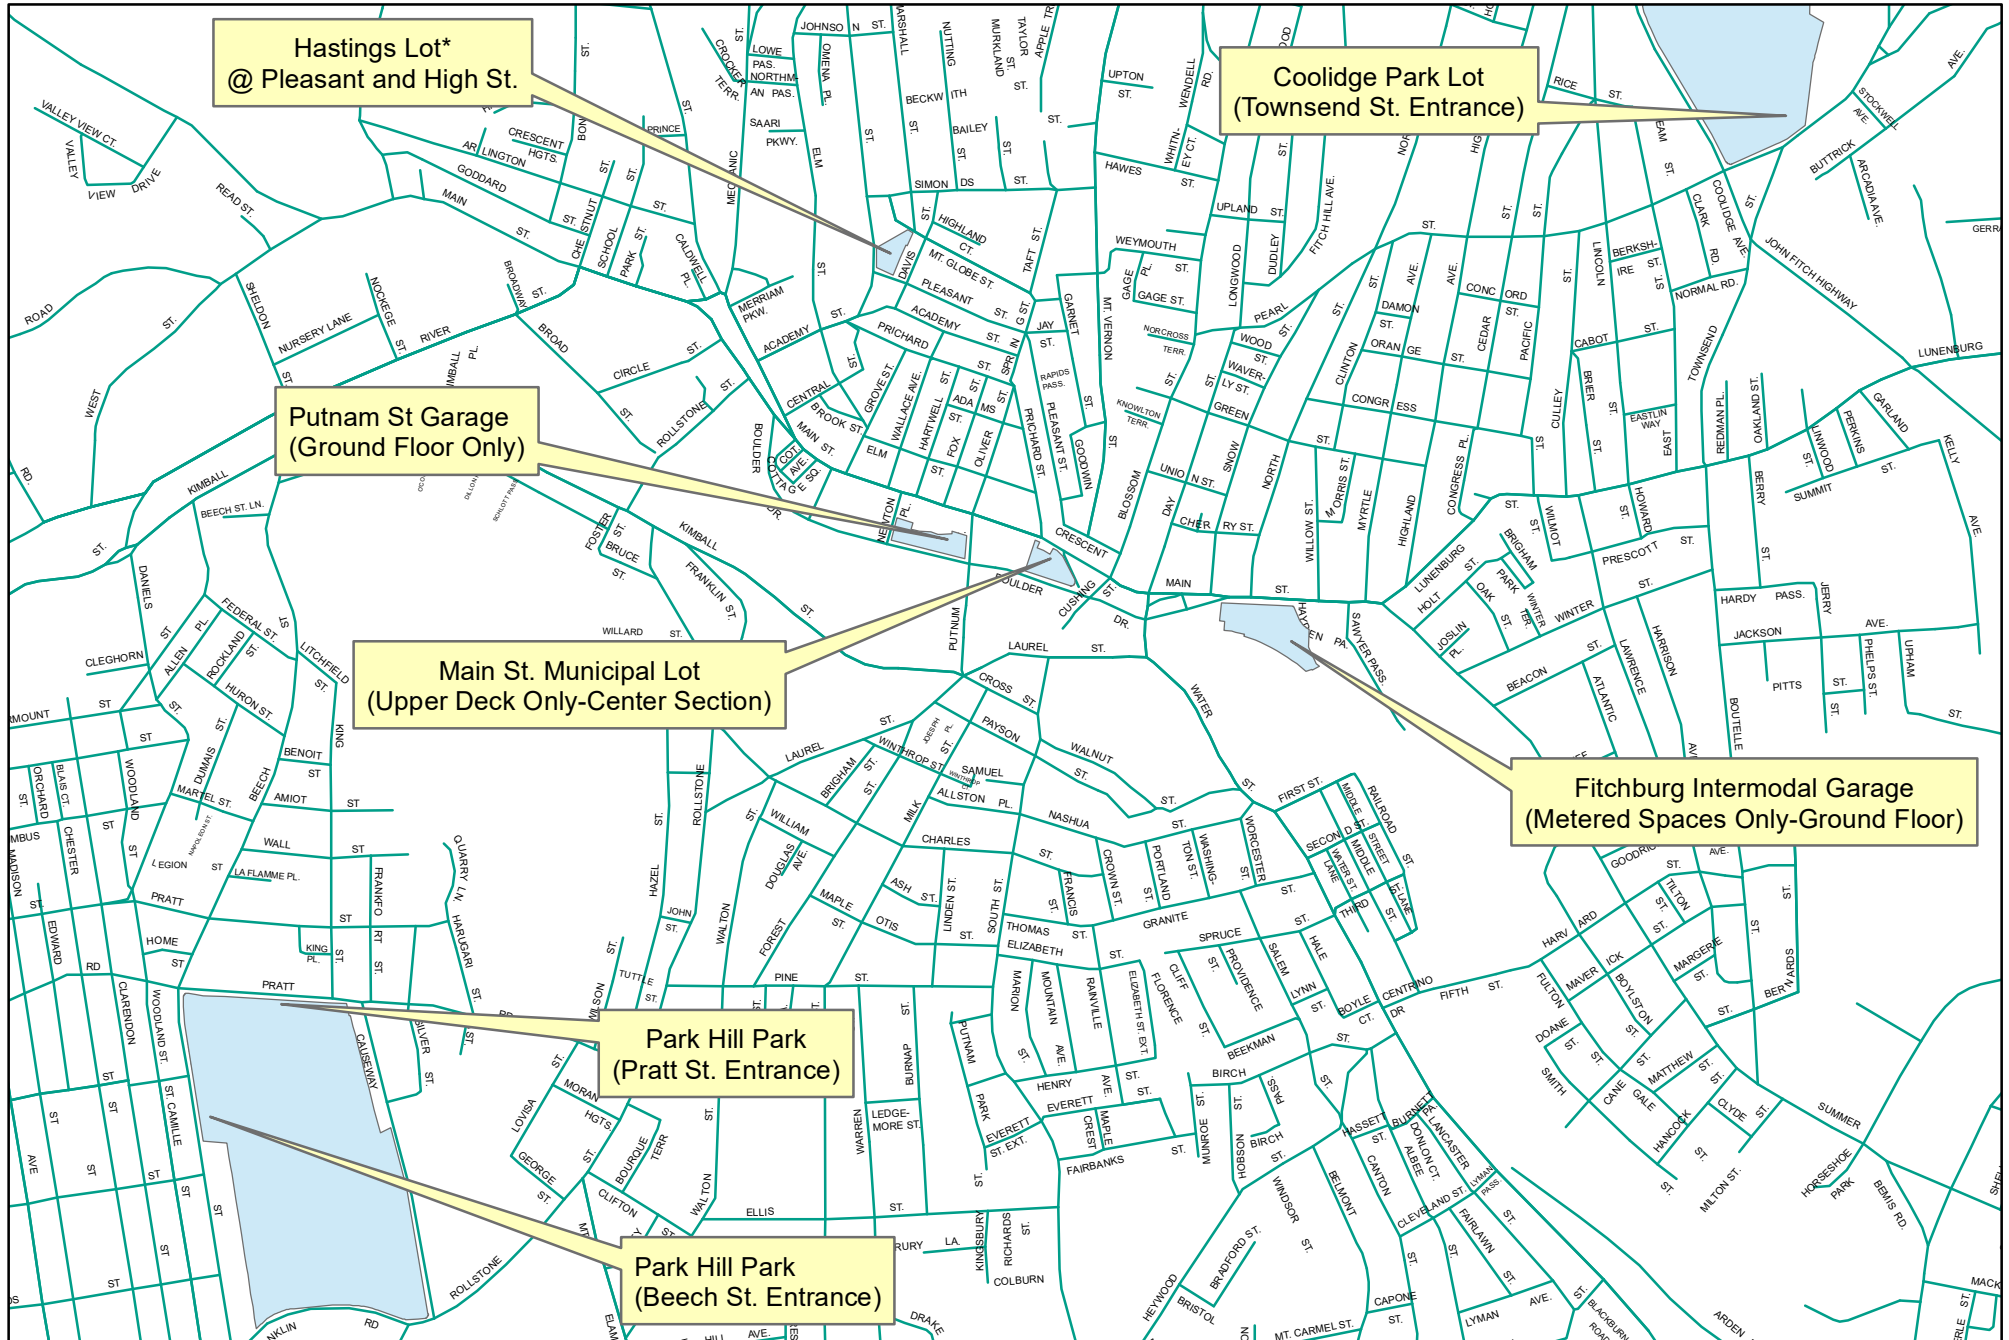

# City of Fitchburg Snow Emergency Parking Location Map

\* Hastings Lot only available when school is closed.

Hastings Lot\*  
@ Pleasant and High St.

Coolidge Park Lot  
(Townsend St. Entrance)

Putnam St Garage  
(Ground Floor Only)

Main St. Municipal Lot  
(Upper Deck Only-Center Section)

Fitchburg Intermodal Garage  
(Metered Spaces Only-Ground Floor)

Park Hill Park  
(Pratt St. Entrance)

Park Hill Park  
(Beech St. Entrance)